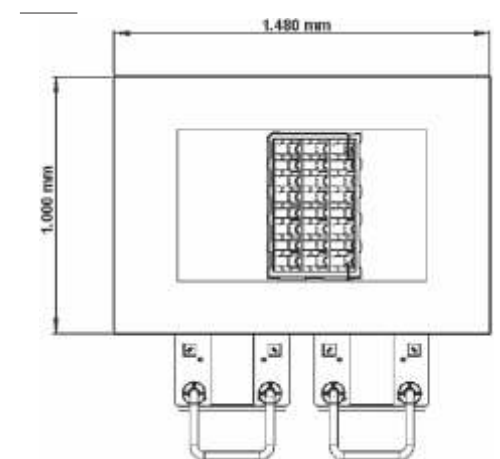

Whether you are using reusable or disposable trays, deep-drawn trays of material thicknesses 0.3 – 7 mm, injection-molded, steel or stainless steel trays, FLG has the optimum solution for all products.

### Technische Daten

Dimensions (L x W x H):	1.480 x 1.000 x 1.400 mm
Tray size:	200 x 300 bis 400 x 600 mm
Tray weight:	35 kg
Tray stacking height:	1.000 mm
Tray change time:	4,5 sec
Transfer height:	880 - 1.400 mm
Drive technology:	NC axes, servo-electric
Control:	PC control, Simatic S7-300, Tia-Portal
Interfaces:	MPI, Profibus, Ethernet, digital I/O