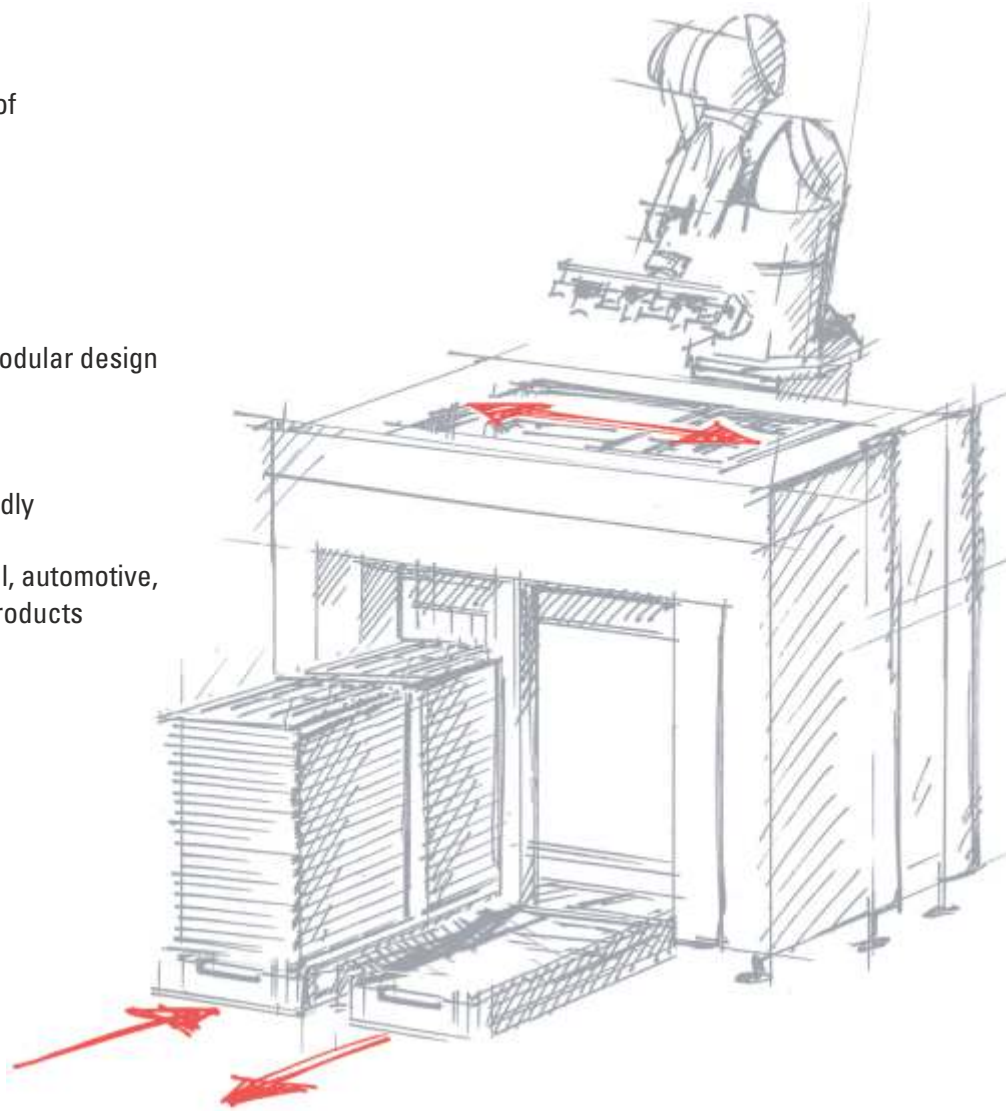

## The System

VARIO-Line serves the efficient provision and buffering of products and components in load carriers, such as plastic trays, plastic pallets or blisters, for existing handling systems. The standardized interface enables fast and easy integration/connection to existing customer handling systems. VARIO-Line is the optimum supplement for a production environment with high output and ensures gentle and reliable transport, particularly for sensitive products.

Infeed of trays can be over conveyor belts, gravity rollers or transport trolley. Due to the modular design of the VARIO-Line, infeed and discharge of trays can be implemented from all sides. Thus, VARIO-Line allows easy and flexible adaptation to individual logistic requirements.

Whether you are using reusable or disposable trays, deep-drawn trays of material thicknesses 0.3 – 7 mm, injection-molded, steel or stainless steel trays, FLG has the optimum solution for all products.

### Technische Daten

Dimensions (L x W x H):	1.480 x 1.000 x 1.400 mm
Tray size:	200 x 300 bis 400 x 600 mm
Tray weight:	35 kg
Tray stacking height:	1.000 mm
Tray change time:	4,5 sec
Transfer height:	880 - 1.400 mm
Drive technology:	NC axes, servo-electric
Control:	PC control, Simatic S7-300, Tia-Portal
Interfaces:	MPI, Profibus, Ethernet, digital I/O