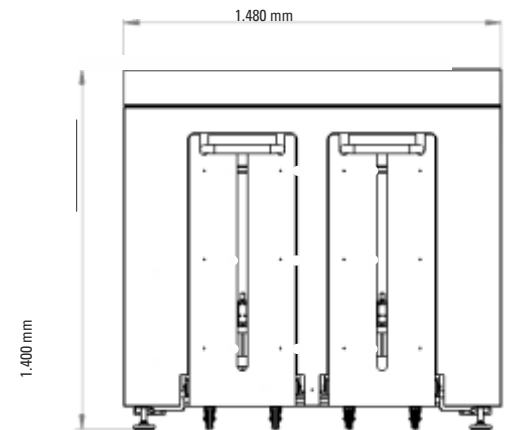

Whether you are using reusable or disposable trays, deep-drawn trays of material thicknesses 0.3 – 7 mm, injection-molded, steel or stainless steel trays, FLG has the optimum solution for all products.

### Technische Daten

Dimensions (L x W x H):	1.480 x 1.000 x 1.400 mm
Tray size:	200 x 300 bis 400 x 600 mm
Tray weight:	35 kg
Tray stacking height:	1.000 mm
Tray change time:	4,5 sec
Transfer height:	880 - 1.400 mm
Drive technology:	NC axes, servo-electric
Control:	PC control, Simatic S7-300, Tia-Portal
Interfaces:	MPI, Profibus, Ethernet, digital I/O